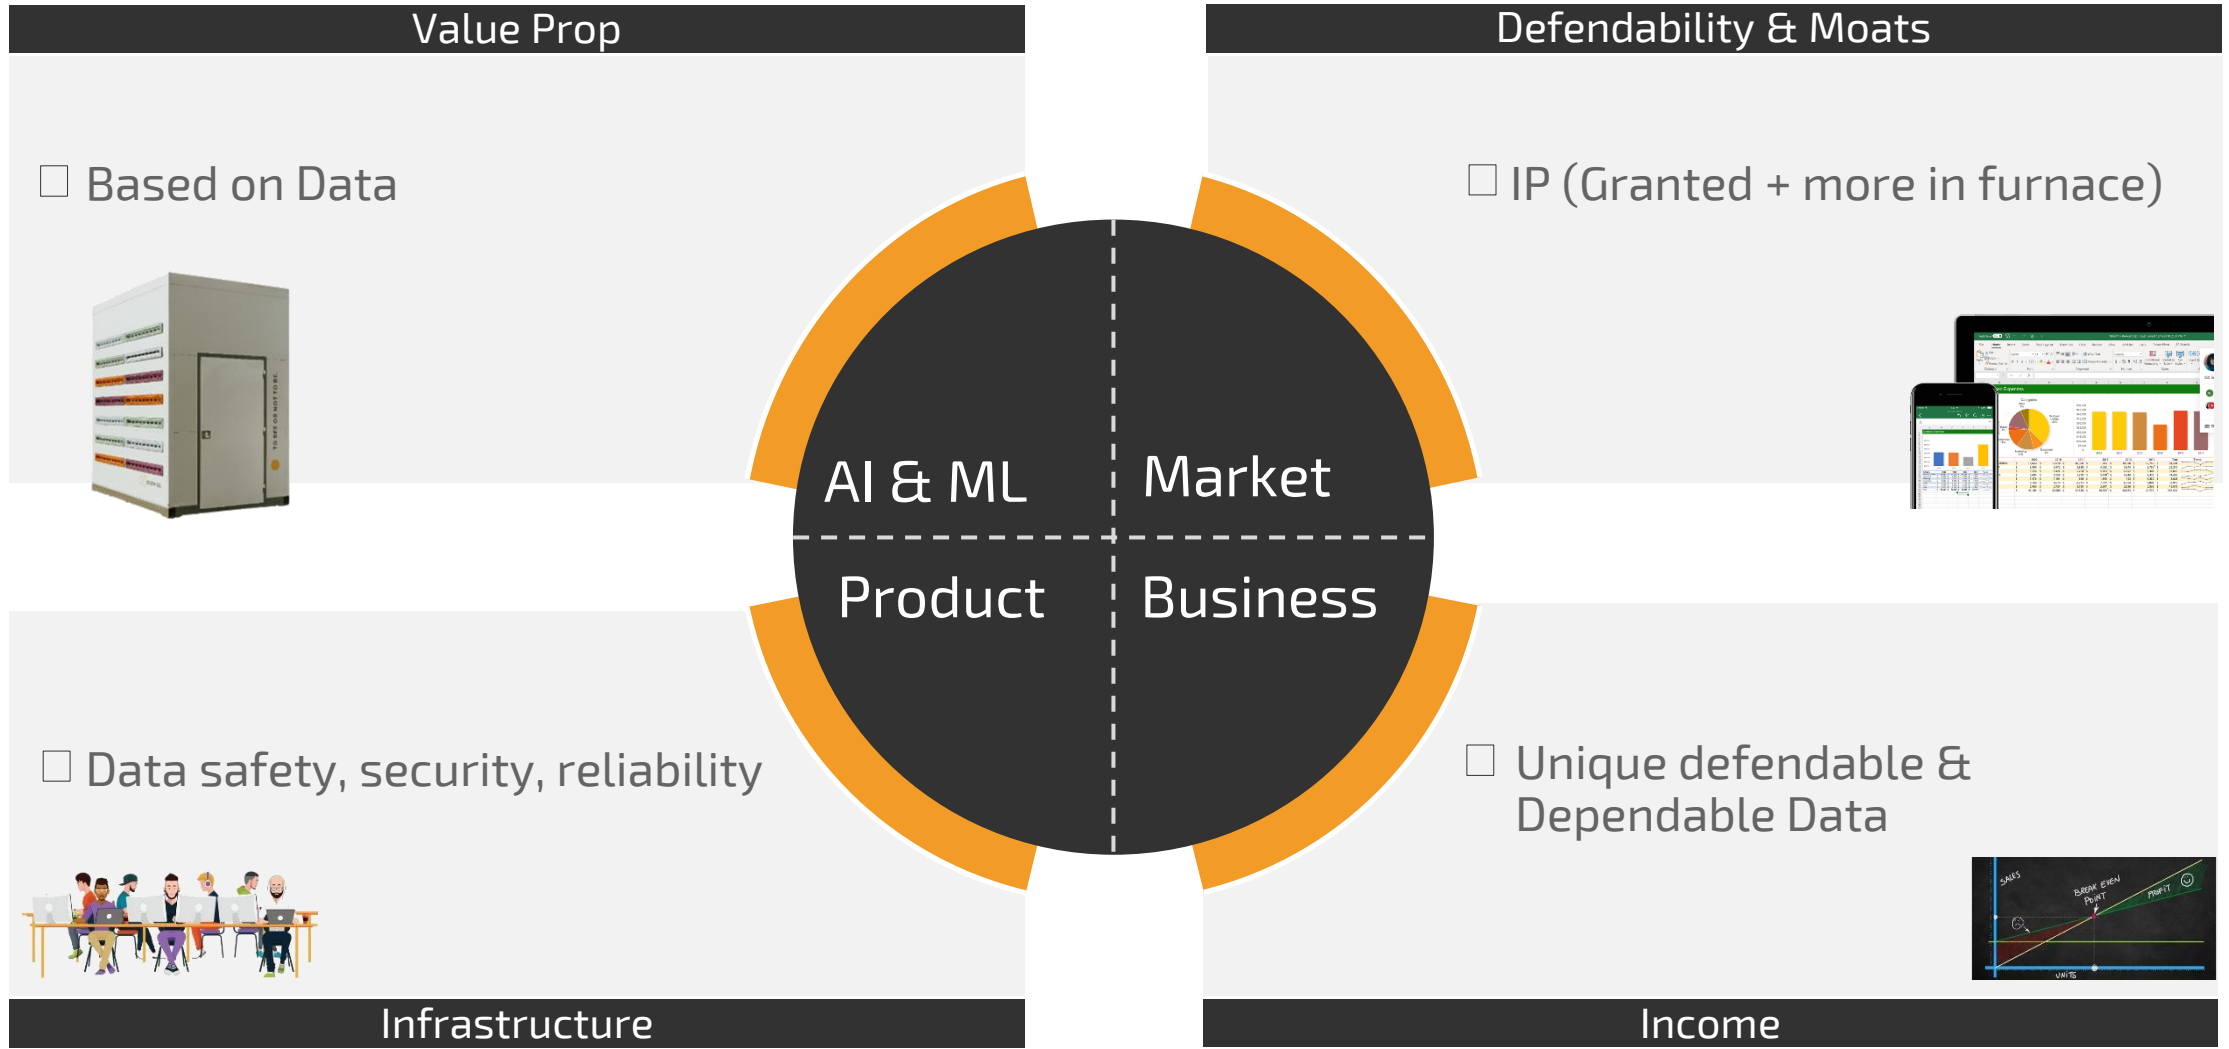

Why matters of Data + IP...matter