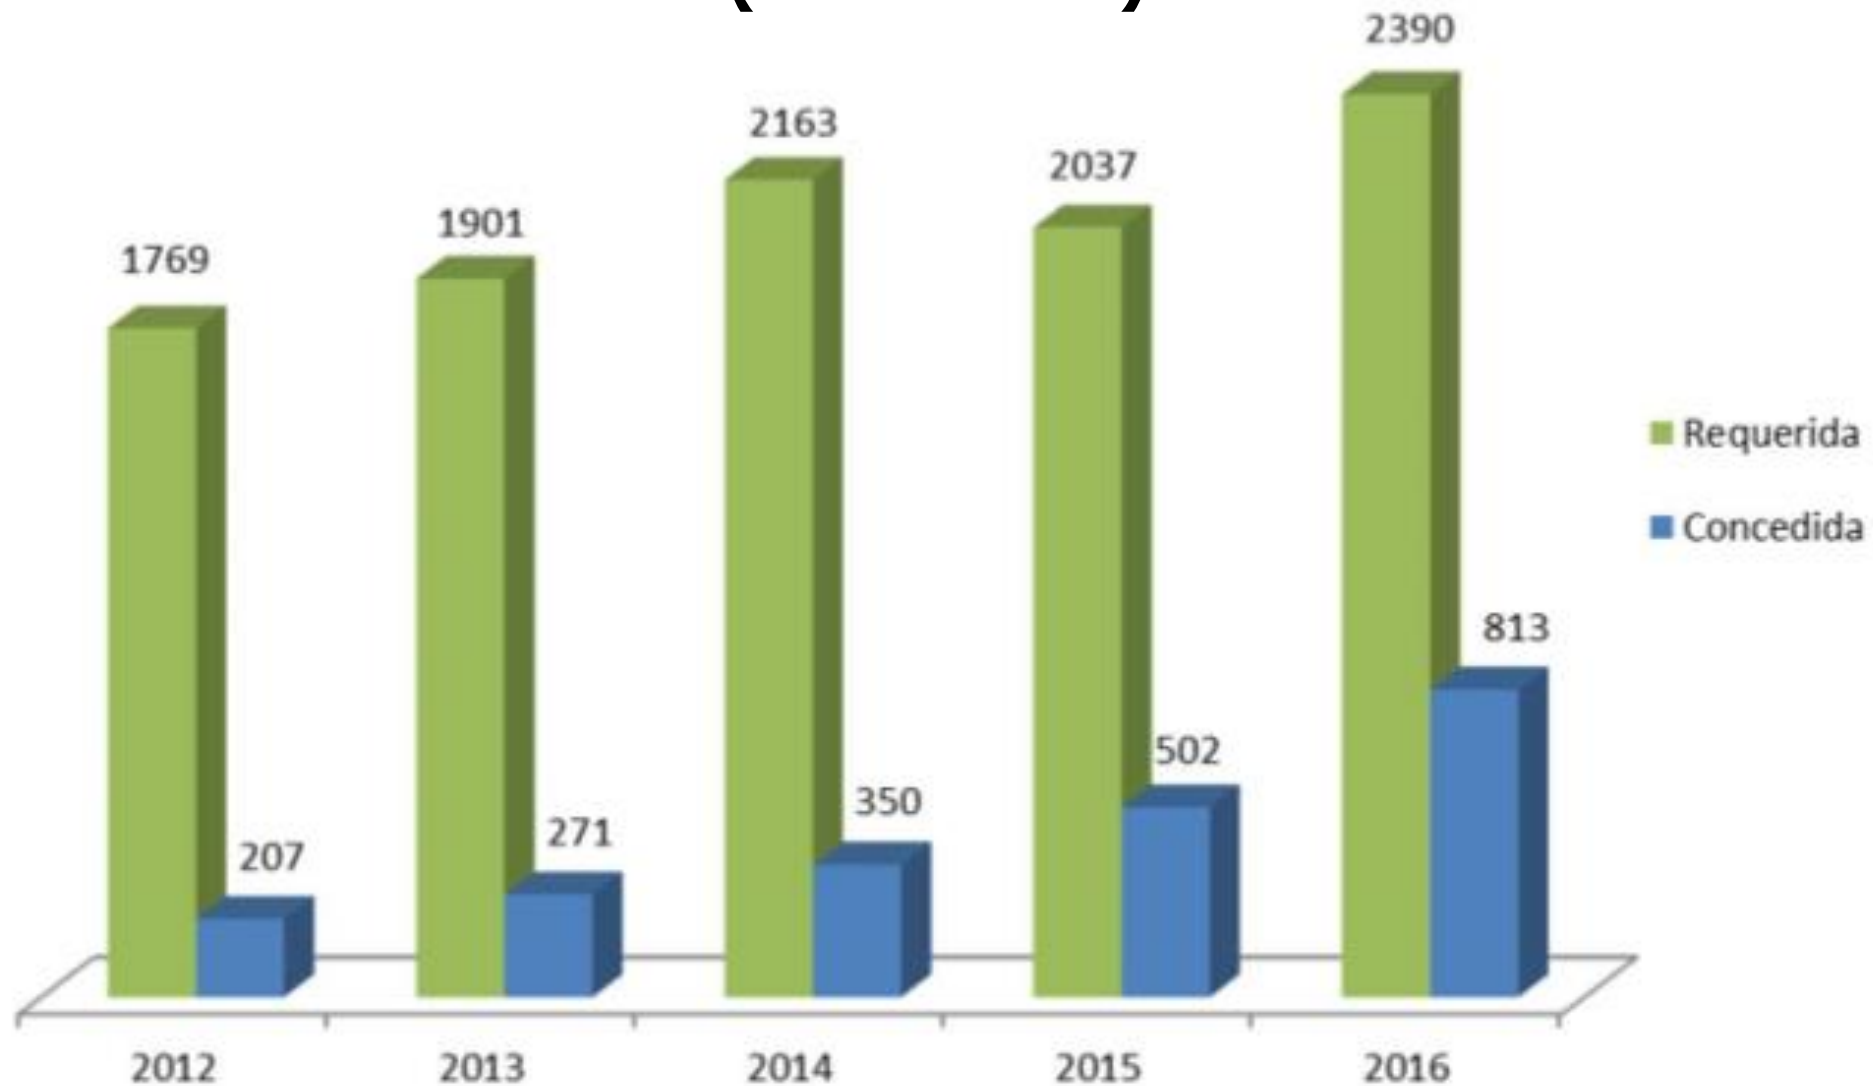

Patents filed and granted by academic institutions

(2012-2016)