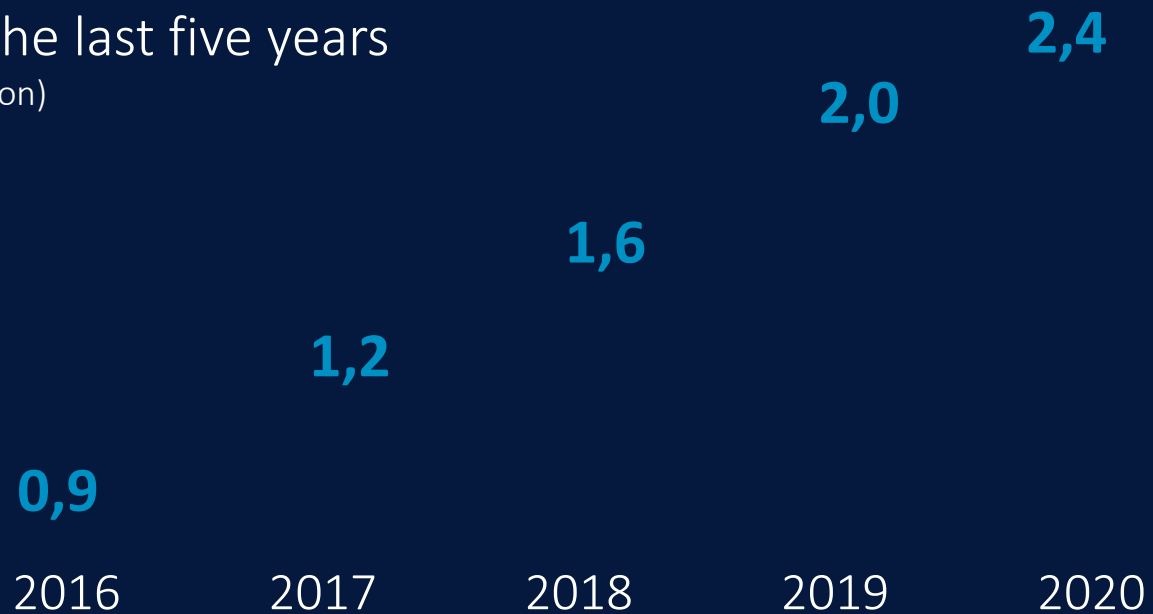

A fast growing Digital

Growth in streaming
over the last five years
(EUR billion)