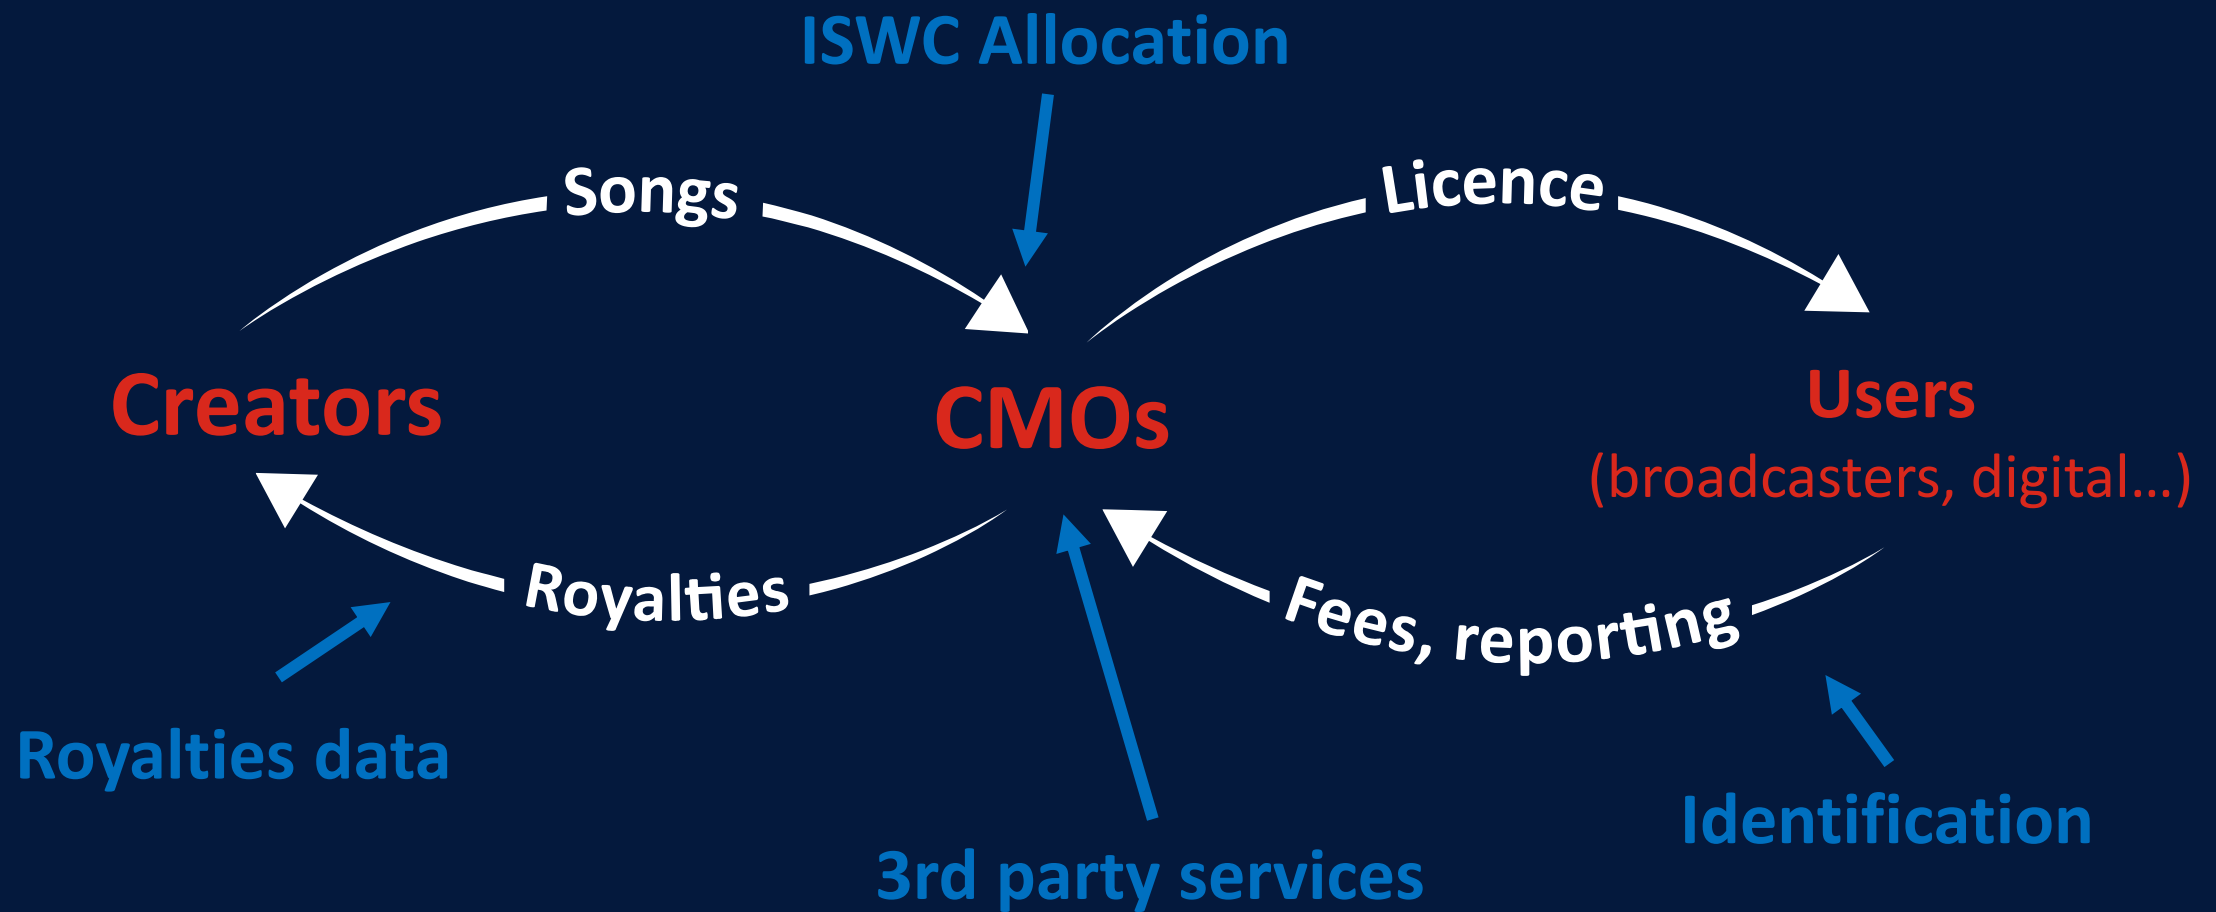

The **ISWC** in the eco-system